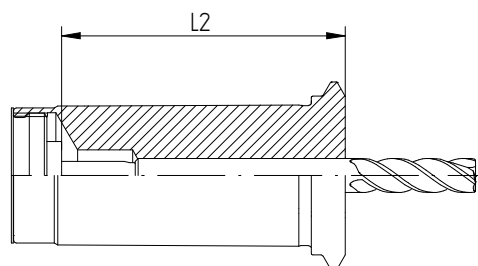

Maximum presetting range for PG standard collets and PG-CF collets

Sizes	PG 6	PG 10	PG 15	PG 25	PG 32
L2 max.	26.5	35	40.5	50	58

L2: maximum depth (without stop screw)

Presetting range of PG-TAP collets with internal square

D	SW	PG 15-TAP [mm]		PG 25-TAP [mm]	
		L min.	L max.	L min.	L max.
3.5	2.7	27	29	–	–
4.5	3.4	27	29	–	–
6.0	4.9	29	31	–	–
7.0	5.5	29	31	–	–
8.0	6.2	33.5	36	33.5	36
9.0	7	34.5	37	34.5	37
10.0	8	35.5	38	38.5	41
11.0	9	–	–	39.5	42
12.0	9	–	–	39.5	42
14.0	11	–	–	41.5	44
16.0	12	–	–	42.5	45

PG/PG-CF