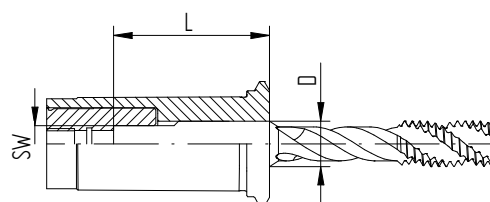

Maximum presetting range for PG standard collets and PG-CF collets

Sizes	PG 6	PG 10	PG 15	PG 25	PG 32
L2 max.	26.5	35	40.5	50	58

L2: maximum depth (without stop screw)

Presetting range of PG-TAP collets with internal square

D	SW	PG 15-TAP [mm]		PG 25-TAP [mm]	
		L min.	L max.	L min.	L max.
3.5	2.7	27	29	–	–
4.5	3.4	27	29	–	–
6.0	4.9	29	31	–	–
7.0	5.5	29	31	–	–
8.0	6.2	33.5	36	33.5	36
9.0	7	34.5	37	34.5	37
10.0	8	35.5	38	38.5	41
11.0	9	–	–	39.5	42
12.0	9	–	–	39.5	42
14.0	11	–	–	41.5	44
16.0	12	–	–	42.5	45

PG-TAP